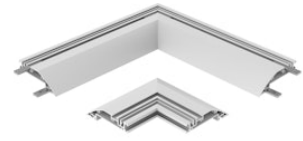

FLOS

08.8707.30 White

Light Cut Mini Corner. Channel 70 Installation

Designed by FLOS Architectural, 2013

Structural system in aluminium to integrate in plasterboard ceilings. It allows incorporation of projectors. Channel installation consists of 1 or 2 meter profiles, double inside and outside corners. It is possible to cut the profiles to any size.

Are you a professional and your project needs consulting and support?

[BOOK AN APPOINTMENT](#)

Main specifications

Mounting	Ceiling recessed
Environments	Indoor dry location

Physical

Colour	White
Trim	No
Net weight (kg)	1