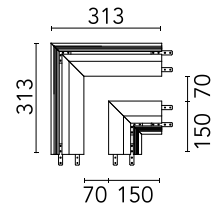

Main specifications

Mounting	Ceiling recessed
Environments	Indoor dry location

Physical

Colour	White
Trim	No
Net weight (kg)	1

Download

[Mounting instructions](#)