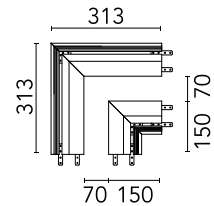

## Light Cut Mini Corner. Channel 70 Installation

Designed by FLOS Architectural, 2013

Structural system in aluminium to integrate in plasterboard ceilings. It allows incorporation of projectors. Channel installation consists of 1 or 2 meter profiles, double inside and outside corners. It is possible to cut the profiles to any size.