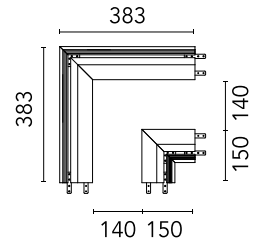

Main specifications

Mounting	Ceiling recessed
Environments	Indoor dry location

Physical

Colour	Black
Trim	No
Net weight (kg)	1

Download

[Mounting instructions](#)

[PDF](#)