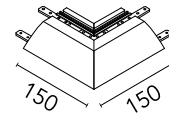

FLOS

08.8710.30 White

Light Cut Mini Corner Outside. Perimetral Installation

Designed by FLOS Architectural, 2013

Structural system in aluminium to integrate in plasterboard ceilings. It allows incorporation of projectors. Perimetral installation consists of 1 or 2 meter profiles, inside and outside corners. It is possible to cut the profiles to any size.

Are you a professional and your project needs consulting and support?

[BOOK AN APPOINTMENT](#)

Main specifications

Mounting	Ceiling recessed
Environments	Indoor dry location

Physical

Colour	White
Trim	No
Net weight (kg)	0.50