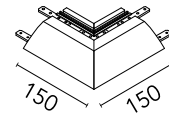

FLOS

08.8710.14 Black

Light Cut Mini Corner Outside. Perimetral Installation

Designed by FLOS Architectural, 2013

Structural system in aluminium to integrate in plasterboard ceilings. It allows incorporation of projectors. Perimetral installation consists of 1 or 2 meter profiles, inside and outside corners. It is possible to cut the profiles to any size.

Are you a professional and your project needs consulting and support?

[BOOK AN APPOINTMENT](#)

Main specifications

Mounting	Ceiling recessed
Environments	Indoor dry location

Physical

Colour	Black
Trim	No
Net weight (kg)	0.50