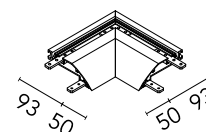

FLOS

08.8709.30 White

Light Cut Mini Corner Inside. Perimetral Installation

Designed by FLOS Architectural, 2013

Structural system in aluminium to integrate in plasterboard ceilings. It allows incorporation of projectors. Perimetral installation consists of 1 or 2 meter profiles, inside and outside corners. It is possible to cut the profiles to any size.

Are you a professional and your project needs consulting and support?

[BOOK AN APPOINTMENT](#)

Main specifications

Mounting	Ceiling recessed
Environments	Indoor dry location

Physical

Colour	White
Trim	No
Net weight (kg)	0.50