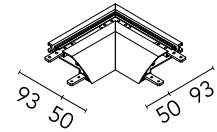

## Light Cut Mini Corner Inside. Perimetral Installation

Designed by FLOS Architectural, 2013

Structural system in aluminium to integrate in plasterboard ceilings. It allows incorporation of projectors. Perimetral installation consists of 1 or 2 meter profiles, inside and outside corners. It is possible to cut the profiles to any size.