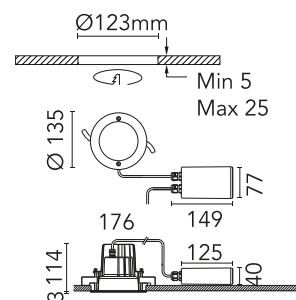

Main specifications

EAN	8054793678092
Mounting	Ceiling recessed
Environments	Outdoor wet location
Light source type	LED
Light sources included	Yes
LED type	LED array
Number of lamps	1
System power (W)	14
Source flux (lm)	1653
Lumen Output (lm)	974

Physical

Colour	White
Orientation	Fixed
Net weight (kg)	0.82
Package height (mm)	145
Package width (mm)	195
Package length (mm)	195
Package volume (m3)	0.01
IP internal	66
IP external	66

Download

[Mounting instructions](#) ZIP

Photometric Files

[LDT / IES](#) ZIP

Technical Drawings

[2D](#) ZIP

[3D](#) ZIP