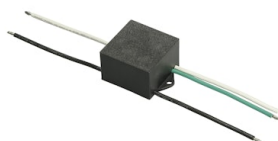

FLOS

FA53612601 White

Leila 2 White Painted Frame NEW

Designed by FLOS Outdoor, 2013

LED source included. Integrated power supply 220-240V ON/OFF and dimmable 1-10V or DALI; remote kit with a 400mm cable section with watertight threaded M12 connector on the luminaire and a 250mm cable section for connection on the mains. This needs to be housed in the junction box for masonry ceilings (it needs to be ordered separately) or set next to the luminaire in case of plasterboard false ceilings. Dimmable version available upon request.

Non-replaceable light source

Replaceable control gear by an end-user

Accessories & Power Supply

REQUIRED
Accessory

FA197

Box for Ceiling Recessed
Installation Leila 2

OPTIONAL
Accessory

F990C00A000

2 way terminal block 4 poles IP68
H20 stop. (ø5,5÷12mm cable)

OPTIONAL
Accessory

F990E00A000

S.P.D. (SURGE PROTECTION
DEVICE)

OPTIONAL
Accessory

F990C010000

3/4 way terminal block 4 poles
IP68 H20 stop. (ø5,5÷12mm
cable)