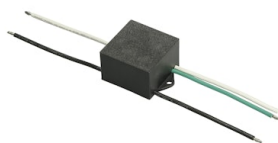

## Accessories & Power Supply

REQUIRED  
Accessory

FA197

Box for Ceiling Recessed  
Installation Leila 2

OPTIONAL  
Accessory

F990C00A000

2 way terminal block 4 poles IP68  
H20 stop. (ø5,5÷12mm cable)

OPTIONAL  
Accessory

F990E00A000

S.P.D. (SURGE PROTECTION  
DEVICE)

OPTIONAL  
Accessory

F990C010000

3/4 way terminal block 4 poles  
IP68 H20 stop. (ø5,5÷12mm  
cable)