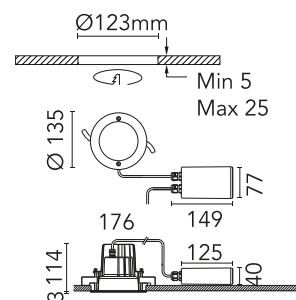

Main specifications

EAN	8054793677910
Mounting	Ceiling recessed
Environments	Outdoor wet location
LED type	LED array
Power (W)	12
System power (W)	14
Source flux (lm)	2065
Lumen Output (lm)	1365

Physical

Colour	White
Orientation	Fixed
Net weight (kg)	0.82
Package height (mm)	145
Package width (mm)	195
Package length (mm)	195
Package volume (m3)	0.01
IP internal	66
IP external	66

Download

[Mounting instructions](#) ZIP

Photometric Files

[LDT / IES](#) ZIP

Technical Drawings

[2D](#) ZIP

[3D](#) ZIP

Ecodesign and Energy Labelling

This product contains a light source of energy efficiency class **D**

Replaceable control gear by an end-user