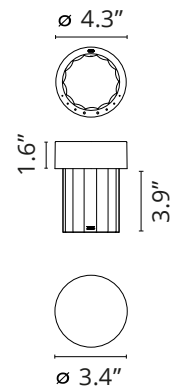

FLOS

F3694059 Polished Brass

Last Order Fluted

Designed by Michael Anastassiades, 2020

3W - 87lm - 2700K - CRI> 90

Last Order is a continuation of the table light that was originally designed for the new Four Seasons restaurant in New York City, which relocated and opened in 2018 with the interiors designed by S˜o Paolo-based architect Isay Weinfeld. It is a rechargeable, portable table lamp that diffuses light through a transparent solid crystal base whose shape makes reference to architectural typology of the ancient column. The top cover comes in a combination of different metal and color finishes: stainless steel, brass, satin copper or matte green. Features Indoor use only: Copper & Brass Outdoor and indoor use: Stainless Steel & Matte Green Autonomous usage lasts between 6 hours (at full power) and 24 hours Charges via USB-C 3-step dimmer : 100% intensity, 50% intensity, 3% intensity "Night shift" mode - Dims directly to 3% intensity when pressing and holding the optical sensor.

Are you a professional and your project needs consulting and support?

[BOOK AN APPOINTMENT](#)

Main specifications

EAN	8059607030523
Mounting	Portable
Environments	Indoor wet location
Light Source Type	LED
Light sources included	Yes
LED type	LED Module
Power (W)	3
System flux (lm)	87

Physical

Color	Polished Brass
Length (in)	4.41
Net weight (lb)	4.49
Package volume (in)	540.67
IP internal	55

Download

Mounting instructions	PDF
Dimmers or chargers compatible	PDF

Photometric Files

LDT / IES	LDT

Technical Drawings

3D	ZIP