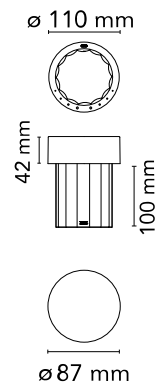

### Physical

Colour	Polished Brass
Length (mm)	112
Net weight (kg)	2.04
Package volume (m3)	0.01
IP internal	55