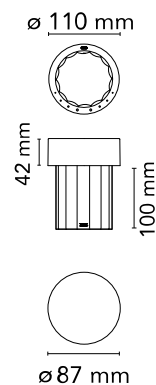

Are you a professional and your project needs consulting and support?

BOOK AN APPOINTMENT

Main specifications

Mounting	Table
Environments	Indoor Outdoor wet location
Light source type	LED
Light sources included	Yes
LED type	LED Module
Power (W)	3
System flux (lm)	87

Physical

Colour	Matte Green
Length (mm)	112
Net weight (kg)	2.04
Package volume (m3)	0.01
IP internal	55

Download

Mounting instructions [↓ PDF](#)

Photometric Files

LDT / IES [↓ LDT](#)

Technical Drawings

3D [↓ ZIP](#)

Schematic light drawing

Photometric

Lighting type	Direct
Light distribution	Roto symmetric
CCT (K)	2700
CRI>	90
Extreme cut off	No

Electrical

Insulation class	III
Frequency (Hz)	50/60
Main voltage (Vac)	100-240
Power supply	Remote included
Dimmable	Yes
Power supply type	Electronic 5V
Dimming interface	Dimmer Integrated
Plug type	Type G, Type A, Type C
Batteries inside	Yes
Battery type	LI-PO
Charging socket/connector	USB-C