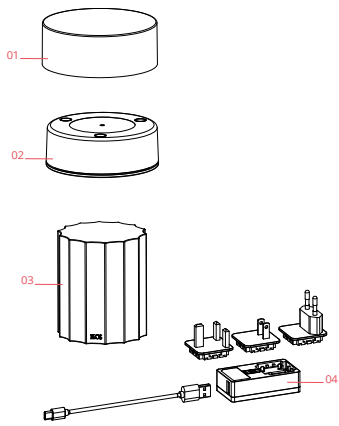

Physical

Colour	Matte Green
Length (mm)	112
Net weight (kg)	2.04
Package volume (m3)	0.01
IP internal	55

Download

Mounting instructions [↓ PDF](#)

Photometric Files

LDT / IES [↓ LDT](#)

Technical Drawings

3D [↓ ZIP](#)

Schematic light drawing

Photometric

Lighting type	Direct
Light distribution	Roto symmetric
CCT (K)	2700
CRI>	90
Extreme cut off	No

Electrical

Insulation class	III
Frequency (Hz)	50/60
Main voltage (Vac)	100-240
Power supply	Remote included
Dimmable	Yes
Power supply type	Electronic 5V
Dimming interface	Dimmer Integrated
Plug type	Type G, Type A, Type C
Batteries inside	Yes
Battery type	LI-PO
Charging socket/connector	USB-C

Ecodesign and Energy Labelling

This product contains a light source of energy efficiency class F

Replaceable (LED only) light source by a professional

Replaceable control gear by an end-user

Spare Parts

- | | | |
|-----|---|-----------|
| 02. | Last Order Led body assembly | RF36267 |
| 03. | Crystal fluted base | RF29125 |
| 04. | Power charger with electrical cable & plugs | RF1035109 |

RF36267

Last Order Led body assembly

RF29125

Crystal fluted base

RF1035109

Power charger with electrical cable & plugs