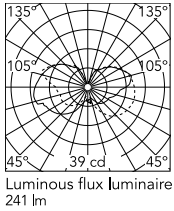

Physical

Colour	Black
Length (mm)	125
Cord colour	Black
Cord length (mm)	2300
Net weight (kg)	0.35
Package height (mm)	250
Package width (mm)	140
Package length (mm)	145
Package volume (m3)	0.01
IP internal	20

Download

Mounting instructions [↓ PDF](#)

Photometric Files

LDT / IES [↓ LDT](#)

Technical Drawings

2D [↓ ZIP](#)

3D [↓ ZIP](#)

Schematic light drawing