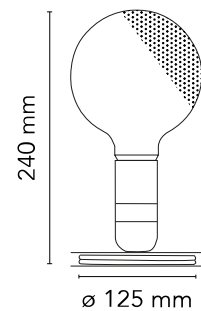

FLOS

■ F3300000 Black

Lampadina

Designed by Achille Castiglioni, 1972

LED retrofit - 2W - 241lm - 2700K

Table lamp providing direct, diffused light. Anodized aluminum base serves to contain excess power cord. Bakelite lamp-holder, painted to match the switch in the orange and black colors. Clear globe lamp is partially sandblasted to diffuse the light.

Are you a professional and your project needs consulting and support?

[BOOK AN APPOINTMENT](#)

Main specifications

EAN	8059607018880
Mounting	Table
Environments	Indoor dry location
Light source type	Bulb
Light sources included	Yes
Lamp category	LED retrofit
Lamp type	G125
Lamp holders	E27
Bulb finish	Semifrosted
Number of lamps	1
Power (W)	2
System flux (lm)	241

Physical

Colour	Black
Length (mm)	125
Cord colour	Black
Cord length (mm)	2300
Net weight (kg)	0.35
Package height (mm)	250
Package width (mm)	140
Package length (mm)	145
Package volume (m3)	0.01
IP internal	20