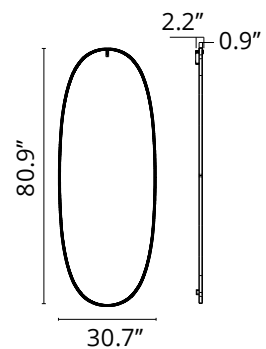

FLOS

FU368144 Gold

La Plus Belle Wall Mounted Mirror with Integrated LED lights

Designed by Philippe Starck, 2019

57W - 2700K

La Plus Belle is a mirror with incorporated light sources. The aluminium frame is available in various finishes (polished gold, polished copper, polished bronze and aluminum, and houses high chromatic rendering led light sources (CRI 95) and an optical opal silicone diffuser. The mirror is made of .24" extra-clear glass, with a layer of safety and aesthetic film to the rear, and it is fixed to the frame by means of a polycarbonate glazing bead. La Plus Belle mirror is hung from the wall by means of a hook with a dual magnet fixing device to keep it in position. It is powered by means of a wall-mounted power supply unit or IEC power cord and connector socket. The optic sensor command fitted to the mirror or remote 0-10/1-10 V - PUSH - DALI control can be used as a dimmer to adjust the light intensity by 10% to 100% in either direction.

Physical

Color	Gold
Length (in)	2.2
Cord length (in)	157.480
Net weight (lb)	54.01
Package height (in)	5.12
Package width (in)	39.96
Package length (in)	91.14
Package volume (in)	18640.63
IP internal	20

Download

Mounting instructions	↓ PDF
Mounting instructions	↓ PDF

Ecodesign and Energy Labelling

This product contains a light source of energy efficiency class E

GWT
850°

IP
20

Photometric

Light distribution	Symmetric
CCT (K)	2700
Extreme cut off	No