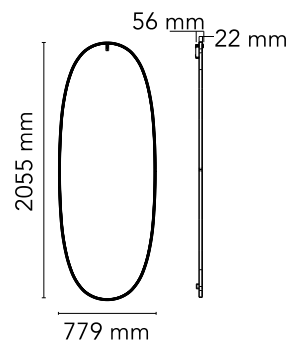

## La Plus Belle

Designed by Philippe Starck, 2019

60W - 2700K

Plus Belle is a mirror with incorporated light sources. The aluminium frame is available in various finishes (brushed gold, brushed copper, polished bronze and brill, and houses high chromatic rendering led light sources (CRI 95) and an optical opal silicone diffuser. The mirror is made of 6 mm extra-clear glass, with a layer of safety and aesthetic film to the rear, and it is fixed to the frame by means of a polycarbonate glazing bead. The Plus Belle mirror is hung from the wall by means of an aesthetic effect hook with a dual magnet fixing device to keep it in position. It is powered by means of a wall-mounted power supply unit or IEC cable and connector socket. The optic sensor command fitted to the mirror or remote 0-10/1-10 V - PUSH - DALI control can be used as a dimmer to adjust the light intensity by 10% to 100% in either direction.

### Physical

Colour	Polished Aluminium
Length (mm)	56
Net weight (kg)	24.5
Package height (mm)	1015
Package width (mm)	130
Package length (mm)	2315
Package volume (m3)	0.31
IP internal	20

## Photometric

Light distribution	Asymmetric
CCT (K)	2700
Extreme cut off	No