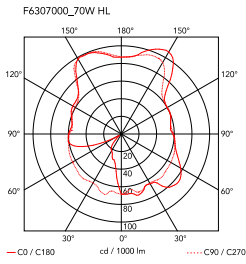

Physical

Colour	Fumée
Length (mm)	240
Net weight (kg)	1.7
Package volume (m3)	0.05
IP internal	20

Download

[Mounting instructions](#) PDF

[Spare Parts](#) PDF

Photometric Files

[LDT / IES](#) ZIP

Technical Drawings

[2D](#) ZIP

[3D](#) ZIP

Schematic light drawing

Photometric

Lighting type	Indirect, Direct
Light distribution	Symmetric
Extreme cut off	No

Electrical

Insulation class	I
Frequency (Hz)	50/60
Main voltage (Vac)	220-240
LED voltage Vf (Vdc)	null
Dimmable	Yes
Dimming interface	Dimmer Integrated
Batteries inside	No