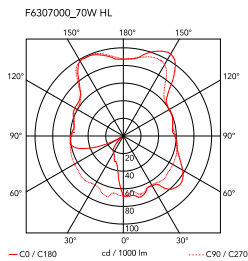

Schematic light drawing

Photometric

Lighting type	Indirect, Direct
Light distribution	Symmetric
Extreme cut off	No

Electrical

Insulation class	I
Frequency (Hz)	50/60
Main voltage (Vac)	220-240
Dimmable	Yes
Dimming interface	Dimmer Integrated
Batteries inside	No