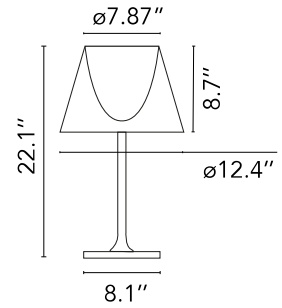

FLOS

FU628400 Grey/Glass

Ktribe Table Lamp

Designed by Philippe Starck, 2007

Halogen - 100W

A member of the Ktribe family of products, this inspiring table light provides diffused light through a transparent diffuser that gracefully moves the eye upward. The base, rod, and diffuser support are die-cast, polished Zamak alloy. It features polished aluminum tubular and an injection-molded, matte black PA (nylon) base cover. The opal inner diffuser is injection-molded PC (polycarbonate). The outer diffuser is transparent or fumère PMMA (polymethyl methacrylate). Inspiration behind the design: Designer Philippe Starck is known for an ability to create objects that "demand the most from the least," and the Ktribe family of products is no exception to that rule. Streamlined and smart, it pushes boundaries while reflecting his focus on positive reduction and environmental consciousness.

Physical

| | |
|---------------------|------------|
| Color | Grey/Glass |
| Length (in) | 12.4 |
| Cord color | Black |
| Cord length (in) | 64.567 |
| Net weight (lb) | 10.1 |
| Package volume (in) | 7706.11 |
| IP internal | 20 |