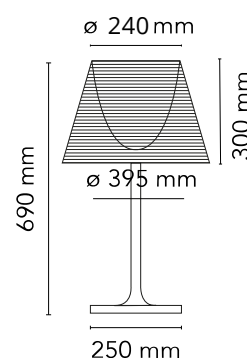

FLOS

F6303030 Fumée

KTribe Table 2

Designed by Philippe Starck, 2007

Halogen - 150W

Table luminaire providing diffused lighting. Base, rod support and diffuser support in diecast, polished and chrome-plated Zamak alloy. Base cover in black injection-molded PA (Nylon). Injection-molded PC (polycarbonate) opal inner diffuser. Outer diffusers in transparent or fumée PMMA (polymethylmethacrylate), and silver or bronze on the inner surface, by vacuum aluminum coating. Injection-molded PC (polycarbonate) upper ring, completely transparent or transparent diffuser and silver diffuser) or transparent brown for the outer bronze diffuser.

Are you a professional and your project needs consulting and support?

[BOOK AN APPOINTMENT](#)

Main specifications

Mounting	Table
Environments	Indoor dry location
Light Source Type	Bulb
Lamp category	Halogen
Lamp holders	E27
Icos	HSGS
Number of heads	1
Power (W)	150

Physical

Colour	Fumée
Length (mm)	395
Cord colour	Black
Cord length (mm)	1640
Net weight (kg)	4.5
Package volume (m3)	0.18
IP internal	20

Download

[Mounting instructions](#) PDF

[Spare Parts](#) PDF

Photometric Files

[LDT / IES](#) ZIP

Technical Drawings

[2D](#) ZIP

[3D](#) ZIP