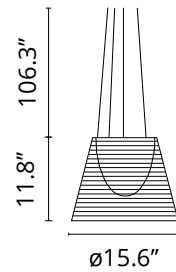

FLOS

FU625700A Transparent

KTribe Suspension 2

Designed by Philippe Starck, 2005

Halogen - 150W

A member of the KTribe family of products, this inspiring pendant light provides diffused light through a transparent diffuser that gracefully moves the eye upward. The inner diffuser is PC (polycarbonate) with a white opal finish. The outer diffuser is made of PMMA (polymethyl methacrylate) with silver on the inner surface applied by vacuum aluminum coating. There is a single support cable and a white ceiling rose. Inspiration behind the design: Designer Philippe Starck is known for an ability to create objects that "demand the most from the least," and the KTribe family of products is no exception to that rule. Streamlined and smart, it pushes boundaries while reflecting his focus on positive reduction and environmental consciousness.

Physical

Color	Transparent
Length (in)	15.55
Cord color	Clear
Cord length (in)	106.299
Canopy color	White
Canopy length/diameter (in)	4.488
Canopy height (in)	0.748
Net weight (lb)	5.4
Package height (in)	16.53
Package width (in)	18.9
Package length (in)	18.9
Package volume (in)	5905.17
IP internal	20