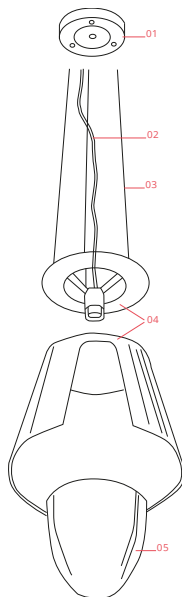

FLOS

FU625700A Transparent

KTribe Suspension 2

Designed by Philippe Starck, 2005

Halogen - 150W

A member of the KTribe family of products, this inspiring pendant light provides diffused light through a transparent diffuser that gracefully moves the eye upward. The inner diffuser is PC (polycarbonate) with a white opal finish. The outer diffuser is made of PMMA (polymethyl methacrylate) with silver on the inner surface applied by vacuum aluminum coating. There is a single support cable and a white ceiling rose. Inspiration behind the design: Designer Philippe Starck is known for an ability to create objects that "demand the most from the least," and the KTribe family of products is no exception to that rule. Streamlined and smart, it pushes boundaries while reflecting his focus on positive reduction and environmental consciousness.

Are you a professional and your project needs consulting and support?

[BOOK AN APPOINTMENT](#)

Download

[Mounting instructions](#)

Main specifications

EAN	8059607029473
Mounting	Suspension
Environments	Indoor dry location
Light Source Type	Bulb
Light sources included	No
Lamp category	Halogen
Lamp type	T
Lamp holders	E26
Number of lamps	1
Power (W)	150

Physical

Color	Transparent
Length (in)	15.55
Cord color	Clear
Cord length (in)	106.299
Canopy color	White
Canopy length/diameter (in)	4.488
Canopy height (in)	0.748
Net weight (lb)	5.4
Package height (in)	16.53
Package width (in)	18.9
Package length (in)	18.9
Package volume (in)	5905.17
IP internal	20

Spare Parts

- | | | |
|-----|---|-----------|
| 01. | Ktribe Suspension 2/Suspension
3 ceiling rose assembly | RFU625701 |
| 02. | Electrical Wire | RF29728 |
| 03. | 3 mt steel cable ø1,2 with 19
winded wires | RF29665 |
| 04. | Ktribe Suspension 2 Transparent
external diffuser assembly with
lampholder and electrical cable | RFU625704 |
| 05. | Ktribe Suspension 2 calibre
internal diffuser | RF19802 |