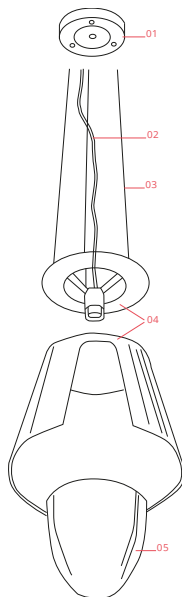

### Physical

Colour	Aluminized Bronze
Length (mm)	395
Cord colour	Clear
Cord length (mm)	2700
Canopy colour	White
Canopy length/diameter (mm)	114
Canopy height (mm)	19
Net weight (kg)	2.45
Package height (mm)	420
Package width (mm)	480
Package length (mm)	480
Package volume (m3)	0.1
IP internal	20

### Technical Drawings

2D [↓ ZIP](#)

3D [↓ ZIP](#)

## Schematic light drawing

Beam Angle: 85°

h(m)	E(lx)	D(m)
1	152	1.83
2	38	3.66
3	17	5.49
4	9	7.31
5	6	9.14

Luminous flux luminaire  
2377 lm

## Spare Parts

- |     |  |           |
|-----|--|-----------|
| 01. | S2/S3 ceiling rose assembly                            | RF6257001 |
| 02. | 5 meter sil/fep 2x0,75<br>transparent electrical cable | RF4190200 |
| 03. | Steel cable packed 3 pieces mt.<br>3                   | RF29875   |
| 04. | Wiring assembly and external<br>diffuser with support  | RF6257003 |
| 05. | Ktribe S2 calibre internal diffuser                    | RF19802   |