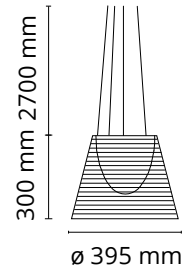

Halogen - 150W

Suspension lamp providing diffused light. PC (polycarbonate) inner diffuser, with opal white finish. Outer diffusers in transparent or fumée PMMA (polymethylmethacrylate), and silver or bronze on the inner surface, by vacuum aluminum coating. Three stainless steel cables, length 4000 mm for suspension of the diffuser assembly. White ceiling rose.

Are you a professional and your project needs consulting and support?

BOOK AN APPOINTMENT