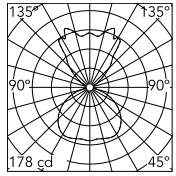

### Physical

Colour	Aluminized Bronze
Length (mm)	395
Cord colour	Clear
Cord length (mm)	2700
Canopy colour	White
Canopy length/diameter (mm)	114
Canopy height (mm)	19
Net weight (kg)	2.45
Package height (mm)	420
Package width (mm)	480
Package length (mm)	480
Package volume (m3)	0.1
IP internal	20

### Photometric Files

LDT / IES [↓ LDT](#)

### Technical Drawings

2D [↓ ZIP](#)

3D [↓ ZIP](#)

## Schematic light drawing

Beam Angle: 85°

h(m)	E(lx)	D(m)
1	152	1.83
2	38	3.66
3	17	5.49
4	9	7.31
5	6	9.14

Luminous flux luminaire  
2377 lm