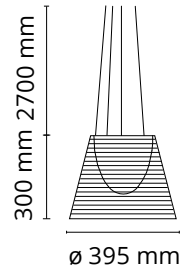

FLOS

■ F6257030 Fumée

KTribe Suspension 2

Designed by Philippe Starck, 2005

Halogen - 150W

Suspension lamp providing diffused light. PC (polycarbonate) inner diffuser, with opal white finish. Outer diffusers in transparent or fumée PMMA (polymethylmethacrylate), and silver or bronze on the inner surface, by vacuum aluminum coating. Three stainless steel cables, length 4000 mm for suspension of the diffuser assembly. White ceiling rose.

Are you a professional and your project needs consulting and support?

[BOOK AN APPOINTMENT](#)

Main specifications

EAN	8059607021439
Mounting	Suspension
Environments	Indoor dry location
Light Source Type	Bulb
Lamp category	Halogen
Lamp holders	E27
Ilcos	HSGS
Number of heads	1
Power (W)	150

Physical

Colour	Fumée
Length (mm)	395
Cord length (mm)	2700
Canopy dimension (mm)	19
Canopy width (mm)	114
Net weight (kg)	2.45
Package height (mm)	450
Package width (mm)	485
Package length (mm)	485
Package volume (m3)	0.11
IP internal	20