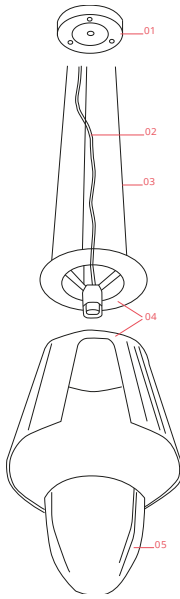

FLOS

■ F6257030 Fumée

KTribe Suspension 2

Designed by Philippe Starck, 2005

Halogen - 150W

Suspension lamp providing diffused light. PC (polycarbonate) inner diffuser, with opal white finish. Outer diffusers in transparent or fumée PMMA (polymethylmethacrylate), and silver or bronze on the inner surface, by vacuum aluminum coating. Three stainless steel cables, length 4000 mm for suspension of the diffuser assembly. White ceiling rose.

Physical

Colour	Fumée
Length (mm)	395
Cord length (mm)	2700
Canopy dimension (mm)	19
Canopy width (mm)	114
Net weight (kg)	2.45
Package height (mm)	450
Package width (mm)	485
Package length (mm)	485
Package volume (m3)	0.11
IP internal	20

Bulbs

NOT INCLUDED

RF26998

LED 21W E27 2450lm 3000K
DIMMER

NOT INCLUDED

RF30429

LED Opal Lamp E27 21W 2700K
A65 Dimmable

Spare Parts

- | | | |
|-----|--|-----------|
| 01. | S2/S3 ceiling rose assembly | RF6257001 |
| 02. | 5 meter sil/fep 2x0,75
transparent electrical cable | RF4190200 |
| 03. | Steel cable packed 3 pieces mt.
3 | RF29875 |
| 04. | Wiring assembly and external
diffuser with support | RF6257005 |
| 05. | Ktribe S2 calibre internal diffuser | RF19802 |