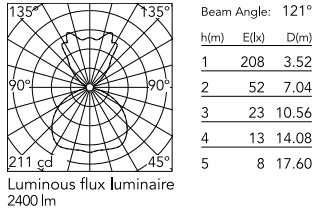

Schematic light drawing

Photometric

Light distribution Asymmetric

Electrical

Insulation class	II
Frequency (Hz)	50/60
Main voltage (Vac)	220-250
LED voltage Vf (Vdc)	null
Dimmable	Yes
Dimming interface	Remote Dimmable (Dimmer Not Included)
Batteries inside	No