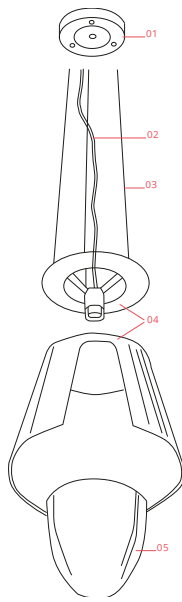

FLOS

F6257000A Transparent

KTribe Suspension 2

Designed by Philippe Starck, 2005

Halogen - 150W

Suspension lamp providing diffused light. PC (polycarbonate) inner diffuser, with opal white finish. Outer diffusers in transparent or fumée PMMA (polymethylmethacrylate), and silver or bronze on the inner surface, by vacuum aluminum coating. Three stainless steel cables, length 4000 mm for suspension of the diffuser assembly. White ceiling rose.

Physical

Colour	Transparent
Length (mm)	395
Cord colour	Clear
Cord length (mm)	2700
Canopy colour	White
Canopy length/diameter (mm)	114
Canopy height (mm)	19
Net weight (kg)	2.45
Package height (mm)	420
Package width (mm)	480
Package length (mm)	480
Package volume (m3)	0.1
IP internal	20

Download

[Mounting instructions](#)  PDF

Photometric Files

[LDT / IES](#)  LDT

Technical Drawings

[2D](#)  ZIP

[3D](#)  ZIP

Schematic light drawing

- | | | |
|-----|--|-----------|
| 01. | S2/S3 ceiling rose assembly | RF6257001 |
| 02. | 5 meter sil/fep 2x0,75
transparent electrical cable | RF4190200 |
| 03. | Steel cable packed 3 pieces mt.
3 | RF29875 |
| 04. | Wiring assembly and external
diffuser with support | RF6257004 |
| 05. | Ktribe S2 calibre internal diffuser | RF19802 |