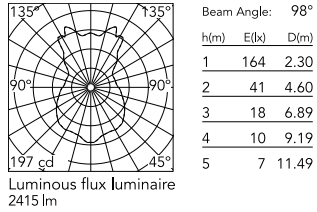

Physical

Colour	Transparent
Length (mm)	395
Cord colour	Clear
Cord length (mm)	2700
Canopy colour	White
Canopy length/diameter (mm)	114
Canopy height (mm)	19
Net weight (kg)	2.45
Package height (mm)	420
Package width (mm)	480
Package length (mm)	480
Package volume (m3)	0.1
IP internal	20

Download

[Mounting instructions](#)  PDF

Photometric Files

[LDT / IES](#)  LDT

Technical Drawings

[2D](#)  ZIP

[3D](#)  ZIP

Schematic light drawing