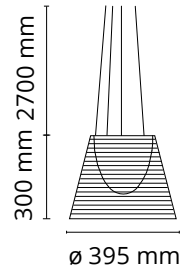

Halogen - 150W

Suspension lamp providing diffused light. PC (polycarbonate) inner diffuser, with opal white finish. Outer diffusers in transparent or fumée PMMA (polymethylmethacrylate), and silver or bronze on the inner surface, by vacuum aluminum coating. Three stainless steel cables, length 4000 mm for suspension of the diffuser assembly. White ceiling rose.

Are you a professional and your project needs consulting and support?

[BOOK AN APPOINTMENT](#)