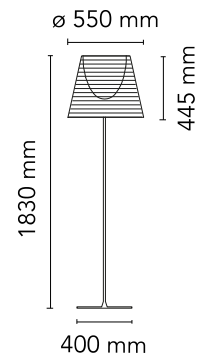

FLOS

F6301046 Aluminized Bronze

KTribe Floor 3

Designed by Philippe Starck, 2007

Halogen - 250W

Floor lamp providing diffused lighting. Base, rod support and diffuser support in die-cast, polished and chrome-plated Zamak alloy. Galvanized P04 steel base cover. Injectionmolded PC (polycarbonate) opal inner diffuser and support for the lamp-holder. Outer diffusers in transparent or fumée PMMA (polymethylmethacrylate), and silver or bronze on the inner surface, by vacuum aluminum coating. Injection-molded PC (polycarbonate) upper ring, completely transparent or transparent diffuser and silver diffuser) or transparent brown for the outer bronze diffuser. On the cable there is the electronic dimmer which allows the regulation of light brightness.

Are you a professional and your project needs consulting and support?

[BOOK AN APPOINTMENT](#)

Main specifications

Mounting	Floor
Environments	Indoor dry location
Light source type	Bulb
Light sources included	No
Lamp category	Halogen
Lamp holders	E27
Ilcos	HSGS
Number of lamps	1
Power (W)	250

Physical

Colour	Aluminized Bronze
Length (mm)	550
Cord colour	Black
Net weight (kg)	16
Package volume (m3)	0.73
IP internal	20

Download

[Mounting instructions](#)