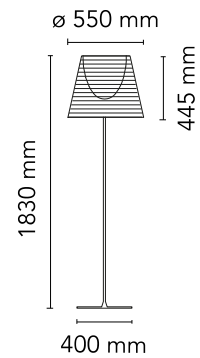

FLOS

F6301007 Fabric

KTribe Floor 3

Designed by Philippe Starck, 2007

Halogen - 250W

Floor lamp providing diffused lighting. Base, rod support and diffuser support in die-cast, polished and chrome-plated Zamak alloy. Galvanized P04 steel base cover. Injectionmolded PC (polycarbonate) opal inner diffuser and support for the lamp-holder. Outer diffusers in transparent or fumée PMMA (polymethylmethacrylate), and silver or bronze on the inner surface, by vacuum aluminum coating. Injection-molded PC (polycarbonate) upper ring, completely transparent or transparent diffuser and silver diffuser) or transparent brown for the outer bronze diffuser. On the cable there is the electronic dimmer which allows the regulation of light brightness.

Are you a professional and your project needs consulting and support?

[BOOK AN APPOINTMENT](#)

Main specifications

Mounting	Floor
Environments	Indoor dry location
Light source type	Bulb
Light sources included	No
Lamp category	Halogen
Lamp holders	E27
Ilcos	HSGS
Number of lamps	1
Power (W)	250

Physical

Colour	Fabric
Length (mm)	550
Cord colour	Black
Net weight (kg)	14.35
Package volume (m3)	0.73
IP internal	20

Download

[Mounting instructions](#)