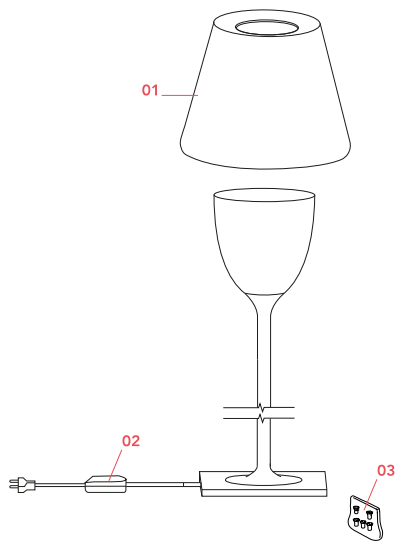

Spare Parts

01.	Ivory soft diffuser assembly	F6298007
02.	Led rondo' dimmer 220/240v 40-250w 4-100w	RF28045
03.	Kit of 5 white feed pads for base	RF3020100