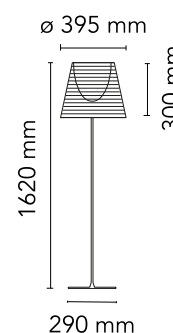

FLOS

F6305046 Aluminized Bronze

KTribe Floor 2

Designed by Philippe Starck, 2006

Halogen - 150W

Floor lamp providing diffused lighting. Base, rod support and diffuser support in die-cast, polished and chrome-plated Zamak alloy. Galvanized P04 steel base cover. Injectionmolded PC (polycarbonate) opal inner diffuser and support for the lamp-holder. Outer diffusers in transparent or fumée PMMA (polymethylmethacrylate), and silver or bronze on the inner surface, by vacuum aluminum coating. Injection-molded PC (polycarbonate) upper ring, completely transparent or transparent diffuser and silver diffuser) or transparent brown for the outer bronze diffuser. On the cable there is the electronic dimmer which allows the regulation of light brightness.

Are you a professional and your project needs consulting and support?

[BOOK AN APPOINTMENT](#)

Main specifications

Mounting	Floor
Environments	Indoor dry location
Light source type	Bulb
Light sources included	No
Lamp category	Halogen
Lamp holders	E27
Iicos	HSGS
Number of lamps	1
Power (W)	150

Physical

Colour	Aluminized Bronze
Length (mm)	395
Cord colour	Black
Cord length (mm)	2010
Net weight (kg)	6.7
Package volume (m3)	0.36
IP internal	20

Download

[Mounting instructions](#)