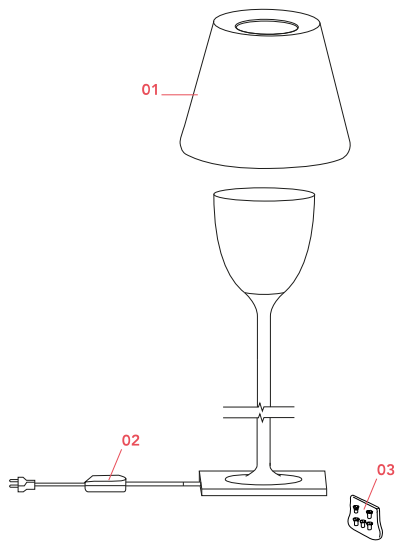

Spare Parts

01.	Ktribe Floor/Table 2 aluminized bronze diffuser assembly	F6278046
02.	Led rondo' dimmer 220/240v 40-250w 4-100w	RF28045
03.	Kit of 5 white feed pads for base	RF3020100