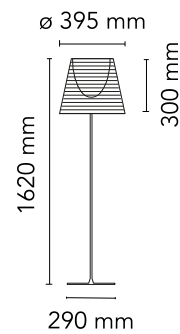

FLOS

F6305000 Transparent

KTribe Floor 2

Designed by Philippe Starck, 2006

Halogen - 150W

Floor lamp providing diffused lighting. Base, rod support and diffuser support in die-cast, polished and chrome-plated Zamak alloy. Galvanized P04 steel base cover. Injectionmolded PC (polycarbonate) opal inner diffuser and support for the lamp-holder. Outer diffusers in transparent or fumée PMMA (polymethylmethacrylate), and silver or bronze on the inner surface, by vacuum aluminum coating. Injection-molded PC (polycarbonate) upper ring, completely transparent or transparent diffuser and silver diffuser) or transparent brown for the outer bronze diffuser. On the cable there is the electronic dimmer which allows the regulation of light brightness.

Are you a professional and your project needs consulting and support?

[BOOK AN APPOINTMENT](#)

Main specifications

Mounting	Floor
Environments	Indoor dry location
Light source type	Bulb
Light sources included	No
Lamp category	Halogen
Lamp holders	E27
Ilcos	HSGS
Number of lamps	1
Power (W)	150

Physical

Colour	Transparent
Length (mm)	395
Cord colour	Black
Cord length (mm)	2010
Net weight (kg)	6.7
Package volume (m3)	0.36
IP internal	20

Download

Mounting instructions [↓ PDF](#)

Photometric Files

LDT / IES [↓ ZIP](#)

Technical Drawings

2D [↓ ZIP](#)

3D [↓ ZIP](#)