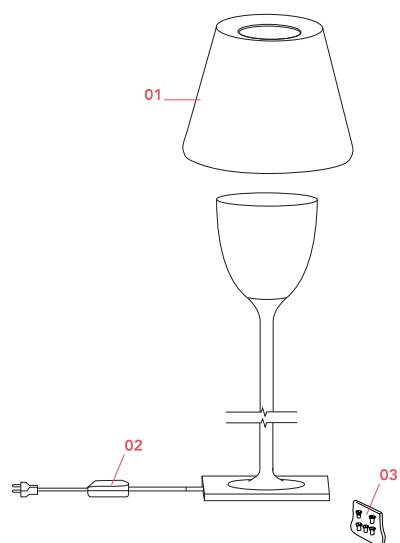

Spare Parts

01.	Ktribe Floor/Table 2 fumée diffuser assembly	F6278000
02.	Led rondo' dimmer 220/240v 40- 250w 4-100w	RF28045
03.	Kit of 5 white feed pads for base	RF3020100