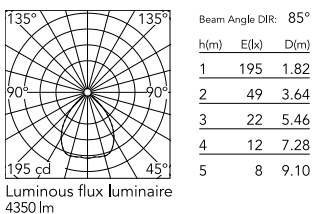

Mounting	Floor
Environments	Outdoor wet location
Light Source Type	Bulb
Lamp holders	E27
Icos	HSGS
Number of heads	1
Power (W)	230

Physical

Colour	Panama
Orientation	Fixed
Length (mm)	580
Net weight (kg)	24
Package volume (m3)	0.78
IP internal	44

Schematic light drawing

Photometric

Lighting type	Direct
Light distribution	Symmetric
Beam angle C0-180 (°)	85
Beam angle C90-270 (°)	85

Electrical

Insulation class	II
Frequency (Hz)	50/60
Main voltage (Vac)	220-250
Dimmable	Yes
Dimming interface	Remote Dimmable (Dimmer Not Included)
Emergency type	No
Batteries inside	No
Charging min time	NO