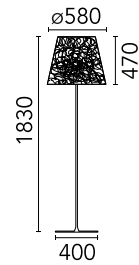

Light source not included.

Are you a professional and your project needs consulting and support?

[BOOK AN APPOINTMENT](#)