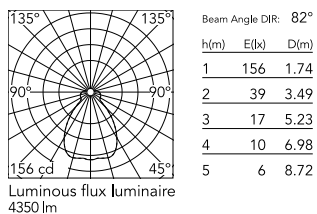

Schematic light drawing

Photometric

Lighting type	Direct
Light distribution	Symmetric
Beam angle C0-180 (°)	85
Beam angle C90-270 (°)	85
Extreme cut off	No

Electrical

Insulation class	II
Frequency (Hz)	50/60
Main voltage (Vac)	220-250
Dimmable	Yes
Dimming interface	Remote Dimmable (Dimmer Not Included)
Plug type	Type C
Emergency	No
Batteries inside	No
Charging min time	NO

Notes

Light source not included. HSGS E27: 1x250W or 1 LED: 21W - 2450 lm - 3000K
We recommend using a connection system with a degree of protection greater than or equal to the degree of protection of the luminaire.