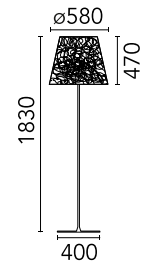

### Main specifications

EAN	8054793604329
Mounting	Floor
Environments	Outdoor wet location
Light source type	Bulb
Light sources included	No
Lamp holders	E27
Icos	HSGS
Number of lamps	1

### Physical

Colour	Green Wall
Orientation	Fixed
Length (mm)	580
Net weight (kg)	24
Package height (mm)	1830
Package width (mm)	580
Package length (mm)	400
Package volume (m3)	0.42

### Photometric

Lighting type	Direct
Light distribution	Symmetric
Beam angle C0-180 (°)	85
Beam angle C90-270 (°)	85
Extreme cut off	No