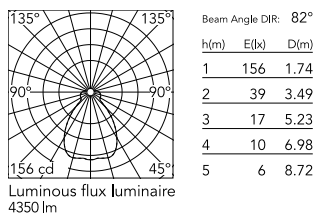

### Physical

Colour	Green Wall
Orientation	Fixed
Net weight (kg)	24
Package volume (m3)	0.78
IP internal	44
IP external	44

### Photometric Files

[LDT / IES](#)  ZIP

### Technical Drawings

[2D](#)  ZIP

[3D](#)  ZIP

IP		IP
44		44

## Schematic light drawing