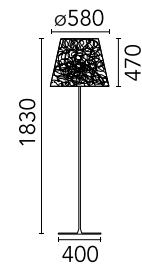

### Main specifications

EAN	8059607005798
Mounting	Floor
Environments	Outdoor wet location
Light Source Type	Bulb
Lamp holders	E27
Iicos	HSGS
Number of heads	1
Power (W)	230

### Physical

Colour	Green Wall
Orientation	Fixed
Net weight (kg)	24
Package volume (m3)	0.78
IP internal	44
IP external	44