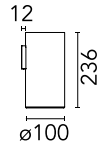

## Kap Surface Wall Ø 100

Designed by FLOS Architectural, 2020

LED - Power LED - 9W - 413lm - 3000K - CRI> 80 - Beam° 28

Luminaire for wall mounting with led light source. nonregulable 110/240V, 50-60hz power supply integrated in luminaire body.

### Main specifications

|                  |                     |
|------------------|---------------------|
| Mounting         | Wall surface        |
| Environments     | Indoor dry location |
| LED type         | Power LED           |
| Lamp category    | LED                 |
| Number of heads  | 1                   |
| Power (W)        | 9                   |
| System power (W) | 11W                 |
| Source flux (lm) | 1000                |
| System flux (lm) | 413                 |

### Physical

|                     |             |
|---------------------|-------------|
| Colour              | Brown/Black |
| Orientation         | Fixed       |
| Spot diameter (mm)  | 100         |
| Length (mm)         | 100         |
| Net weight (kg)     | 1.58        |
| Package height (mm) | 21          |
| Package width (mm)  | 22          |
| Package length (mm) | 34          |
| IP internal         | 20          |
| IP external         | 20          |