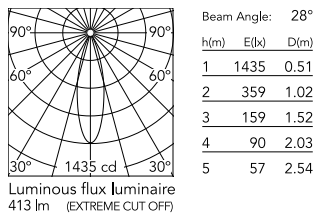

### Physical

|                     |             |
|---------------------|-------------|
| Colour              | Brown/Black |
| Orientation         | Fixed       |
| Spot diameter (mm)  | 100         |
| Length (mm)         | 100         |
| Net weight (kg)     | 1.58        |
| Package height (mm) | 21          |
| Package width (mm)  | 22          |
| Package length (mm) | 34          |
| IP internal         | 20          |
| IP external         | 20          |

### Technical Drawings

2D [↓ ZIP](#)

3D [↓ ZIP](#)

[↓ ZIP](#) Bim

## Schematic light drawing

### Photometric

|                        |           |
|------------------------|-----------|
| Lighting type          | Direct    |
| Light distribution     | Symmetric |
| CCT (K)                | 3000      |
| CRI>                   | 80        |
| Beam angle C0-180 (°)  | 28        |
| Beam angle C90-270 (°) | 28        |