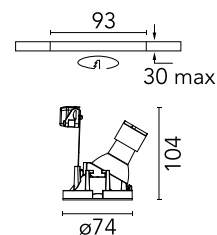

### Physical

Colour	Black
Trim	No
Orientation	Fixed
Recessed depth (mm)	140
Spot diameter (mm)	74
Net weight (kg)	0.12
IP internal	20
IP external	23