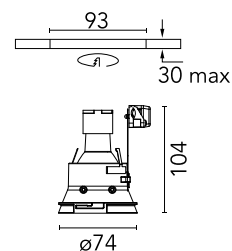

Physical

Colour	Black
Trim	No
Orientation	Fixed
Recessed depth (mm)	155
Spot diameter (mm)	74
Length (mm)	74
Net weight (kg)	0.12
Package height (mm)	90
Package width (mm)	140
Package length (mm)	105
IP internal	20
IP external	23