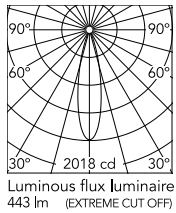

Schematic light drawing

h(m)	E(lx)	D(m)
1	2018	0.43
2	504	0.85
3	224	1.28
4	126	1.71
5	81	2.13

Ecodesign and Energy Labelling

Replaceable (LED only)
light source by a
professional

Replaceable control
gear by a professional

Photometric

Lighting type	Direct
Light distribution	Symmetric
CCT (K)	2700
CRI>	90
McAdam steps (SDCM)	3
LED Life / Failure Ratio	L80B50
Beam angle C0-180 (°)	24
Beam angle C90-270 (°)	24
UGR_L	8

Electrical

Insulation class	III
Frequency (Hz)	0
Forward voltage (V)	35.9
LED current (mA)	200
Driver	Remote excluded
Dimmable	Yes
Dimming type	Non Dimmable, Dimmable DALI 2, Dimmable 0-10V, Dimmable Casambi, Dimmable 1-10V, Dimmable DALI 1, Mains Cut Dimming
Emergency type	No

Notes

Pre-installation frame. To be ordered separately.