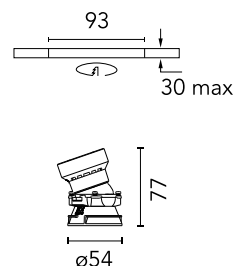

Are you a professional and your project needs consulting and support?

[BOOK AN APPOINTMENT](#)

Main specifications

Mounting	Ceiling recessed
Environments	Indoor dry location
Light Source Type	LED
LED type	LED array
Lamp category	LED
Ilcos	No
Bulb finish	Clear
Number of heads	1
Power (W)	7.3
System power (W)	8.6
Source flux (lm)	670
System flux (lm)	443
Efficacy (lm/W)	51

Physical

Colour	Black
Trim	No
Orientation	Adjustable
Rotation (°)	360
Longitudinal tilting (°)	20
Transversal tilting (°)	20
Recessed depth (mm)	100
Spot diameter (mm)	54
Net weight (kg)	0.16
Package height (mm)	12.5
Package width (mm)	14
Package length (mm)	14
IP internal	20
IP external	54