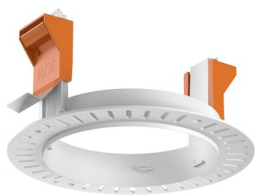

Accessories & Power Supply

ø120

REQUIRED
Frame

Installation

08.0132.00

Installation frame No Trim