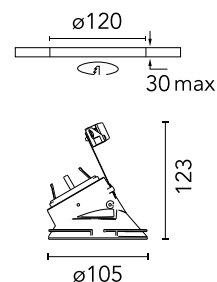

[BOOK AN APPOINTMENT](#)

Main specifications

Mounting	Ceiling recessed
Environments	Indoor dry location
Light Source Type	Bulb
Lamp category	LED
Lamp type	QR-CBC 51
Lamp holders	GX5.3
Ilcos	No

Physical

Colour	Gold
Trim	No
Orientation	Fixed
Recessed depth (mm)	130
Spot diameter (mm)	105
Net weight (kg)	0.21
Package height (mm)	190
Package width (mm)	175
Package length (mm)	220
IP internal	54
IP external	54