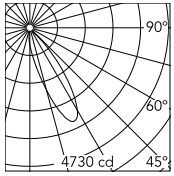

Physical

Colour	Gold
Trim	No
Orientation	Fixed
Recessed depth (mm)	134
Spot diameter (mm)	105
Net weight (kg)	0.5
Package height (mm)	190
Package width (mm)	175
Package length (mm)	220
IP internal	20
IP external	54

Schematic light drawing

Beam Angle: 26°		
h(m)	E(lx)	D(m)
1	4730	0.58
2	1183	1.15
3	526	1.73
4	296	2.31
5	189	2.89

Luminous flux luminaire
1638 lm (EXTREME CUT OFF)

Photometric

Lighting type	Direct
Light distribution	Asymmetric
CCT (K)	2700
CRI>	90
McAdam steps (SDCM)	3
LED Life / Failure Ratio	L80B50
Beam angle C0-180 (°)	26
Beam angle C90-270 (°)	25
UGR _L	16