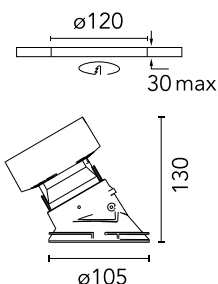

FLOS

05.7120.GL Gold

Kap Ø 105 Wall-Washer

Designed by FLOS Architectural, 2019

LED - LED array - 22.8W - 1638lm - 2700K - CRI> 90 - Beam° 26

Recessed luminaire with LED light source. Remote electronic transformer 220/240V not included. Pre-installation frame. To be ordered separately.

Are you a professional and your project needs consulting and support?

[BOOK AN APPOINTMENT](#)

Main specifications

Mounting	Ceiling recessed
Environments	Indoor dry location
Light Source Type	LED
LED type	LED array
Lamp category	LED
Iicos	No
Bulb finish	Clear
Number of heads	1
Power (W)	22.8
System power (W)	25.9
Source flux (lm)	2086
System flux (lm)	1638
Efficacy (lm/W)	63

Physical

Colour	Gold
Trim	No
Orientation	Fixed
Recessed depth (mm)	134
Spot diameter (mm)	105
Net weight (kg)	0.5
Package height (mm)	190
Package width (mm)	175
Package length (mm)	220
IP internal	20
IP external	54

Download

[Mounting instructions](#) PDF

Photometric Files

[LDT / IES](#) ZIP

Technical Drawings

[2D](#) ZIP

[3D](#) ZIP

[Bim](#) ZIP