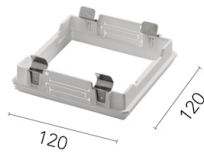

Schematic light drawing

Beam Angle: 46°

h(m)	E(lx)	D(m)
1	655	0.84
2	164	1.69
3	73	2.53
4	41	3.37
5	26	4.21

Ecodesign and Energy

Labelling

Replaceable (LED only)
light source by an end-
user

Replaceable control
gear by a professional

Photometric

Lighting type	Direct
Light distribution	Symmetric

Electrical

Insulation class	III
Forward voltage (V)	12
Power supply	Remote excluded

Notes

Check your lamp dimensions to match the product.

Accessories & Power Supply

REQUIRED
Accessory

Installation

08.8479.00

Installation frame No Trim