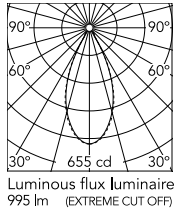

Physical

Colour	Gold
Trim	No
Orientation	Fixed
Recessed depth (mm)	185
Net weight (kg)	0.55
Package height (mm)	170
Package width (mm)	235
Package length (mm)	200
IP internal	20

Download

[Mounting instructions](#) PDF

[Item information](#) JPG

Photometric Files

[LDT / IES](#) ZIP

Technical Drawings

[2D](#) ZIP

[3D](#) ZIP

[Bim](#) ZIP

Schematic light drawing

Beam Angle: 46°

h(m)	E(lx)	D(m)
1	655	0.84
2	164	1.69
3	73	2.53
4	41	3.37
5	26	4.21

Ecodesign and Energy

Labelling

Replaceable (LED only)
light source by an end-
user

Replaceable control
gear by a professional