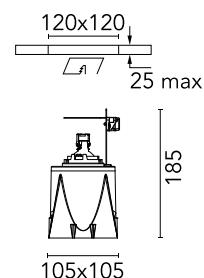

Physical

Colour	Gold
Trim	No
Orientation	Fixed
Recessed depth (mm)	185
Net weight (kg)	0.55
Package height (mm)	170
Package width (mm)	235
Package length (mm)	200
IP internal	20

Download

[Mounting instructions](#) PDF