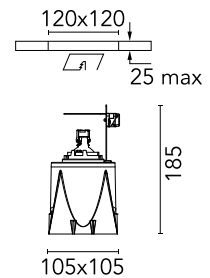

Physical

Colour	Black
Trim	No
Orientation	Fixed
Recessed depth (mm)	185
Net weight (kg)	0.55
Package height (mm)	170
Package width (mm)	235
Package length (mm)	200
IP internal	20

Download

[Mounting instructions](#) PDF