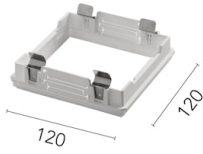

Accessories & Power Supply

REQUIRED
Accessory

Installation

08.8479.00

Installation frame No Trim