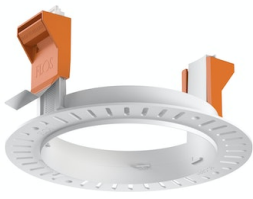

Accessories & Power Supply

ø120

REQUIRED
Frame

Installation

08.0132.00

Installation frame No Trim