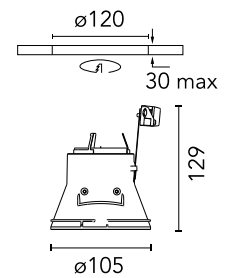

FLOS

05.7131.74 Black

Kap Ø 105 Fixed

Designed by FLOS Architectural, 2019

Recessed luminaire with main voltage source.

Are you a professional and your project needs consulting and support?

[BOOK AN APPOINTMENT](#)

Main specifications

Mounting	Ceiling recessed
Environments	Indoor dry location
Light Source Type	Bulb
Lamp category	LED
Lamp type	PAR16
Lamp holders	GZ10
Ilcos	No
Number of heads	1
Power (W)	MAX 3.9
System power (W)	4.2

Physical

Colour	Black
Trim	No
Orientation	Fixed
Recessed depth (mm)	155
Spot diameter (mm)	105
Net weight (kg)	0.23
Package height (mm)	190
Package width (mm)	175
Package length (mm)	220
IP internal	54
IP external	54

Notes

Not suitable for lens accessories.

Accessories & Power Supply

ø120

REQUIRED
Frame

Installation

08.0132.00

Installation frame No Trim