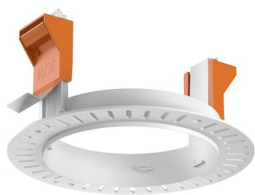

Accessories & Power Supply

∅120

REQUIRED
Frame

Installation

08.0132.00

Installation frame No Trim