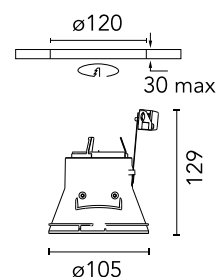

### Physical

Colour	Gold
Trim	No
Orientation	Fixed
Recessed depth (mm)	130
Spot diameter (mm)	105
Net weight (kg)	0.23
Package height (mm)	190
Package width (mm)	175
Package length (mm)	220
IP internal	54
IP external	54