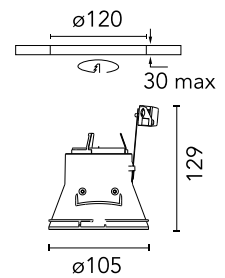

### Physical

Colour	Black
Trim	No
Orientation	Fixed
Recessed depth (mm)	130
Spot diameter (mm)	105
Net weight (kg)	0.23
Package height (mm)	190
Package width (mm)	175
Package length (mm)	220
IP internal	54
IP external	54