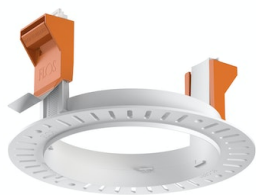

Accessories & Power Supply

ø120

REQUIRED
Frame

Installation

08.0132.00

Installation frame No Trim