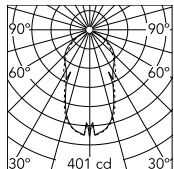

Physical

Color	Natural
Length (in)	13.78
Cord color	Black
Net weight (lb)	2.54
Package height (in)	18.31
Package width (in)	29.33
Package length (in)	18.31
Package volume (in)	9830.23
IP internal	55

Download

Mounting instructions [↓ PDF](#)

Photometric Files

LDT / IES [↓ LDT](#)

Technical Drawings

2D [↓ ZIP](#)

3D [↓ ZIP](#)

IP
55

Schematic light drawing

Beam Angle: 49°

h(m)	E(lx)	D(m)
1	396	0.91
2	99	1.82
3	44	2.72
4	25	3.63
5	16	4.54

Luminous flux Luminaire
665 lm

Photometric

Light distribution	Symmetric
CCT (K)	2700
CRI>	85
Extreme cut off	No

Electrical