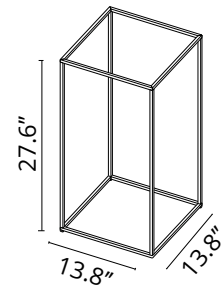

15W - 2700K - CRI> 85

Created by the dynamic team of Rossi and Bianchi, the IPNOS outdoor floor lamp mixes illusion with function-and the result is nothing short of magical. LED lights line the top of its extruded aluminum frame, which is anodized in various finishes. Transparent PC (polycarbonate) diffusers protect the light source. There is a driver on the plug; the on/off switch is on the cord. Inspiration behind the design: Filling a seemingly blank space with light, Nicoletta Rossi and Guido Bianchi illustrate that even the objects we consider purely functional have the potential to amaze us.

Are you a professional and your project needs consulting and support?

BOOK AN APPOINTMENT