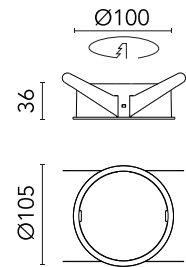

FLOS

08.0161.40 White

Installation Frame Trim Ø90 Fix

Designed by FLOS Architectural, 2019

Are you a professional and your project needs consulting and support?

[BOOK AN APPOINTMENT](#)

Main specifications

Environments	Indoor dry location
Lamp category	LED

Physical

Colour	White
--------	-------

Download

[Mounting instructions](#)

[↓ PDF](#)

Photometric

Extreme cut off	No
-----------------	----

Electrical