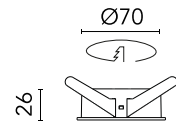

FLOS

08.0160.40 White

Installation Frame Trim

Designed by FLOS Architectural, 2019

Are you a professional and your project needs consulting and support?

[BOOK AN APPOINTMENT](#)

Main specifications

Mounting	Ceiling recessed
Lamp category	LED

Physical

Colour	White
Spot diameter (mm)	0
Package volume (m3)	0.01

Download

[Mounting instructions](#)

Photometric

Extreme cut off	No
-----------------	----

Electrical

LED current (mA)	-9
Emergency type	No