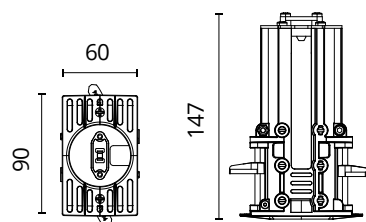

FLOS

08.0757.00 White

Installation Frame No Trim Light Shadow Pro Ø45 Push

Are you a professional and your project needs consulting and support?

[BOOK AN APPOINTMENT](#)

Main specifications

Environments Indoor dry location

Physical

Colour White

Trim No

Recessed depth (mm) 150

Net weight (kg) 0,17

Download

[Mounting instructions](#)

[↓ PDF](#)