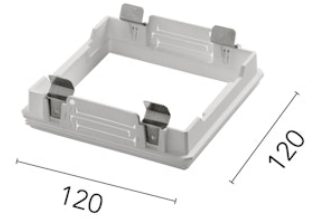

FLOS

08.8479.00

Installation frame No Trim

Installation Can No Trim Square

Are you a professional and your project needs consulting and support?

[BOOK AN APPOINTMENT](#)

Download

[Mounting instructions](#)

Main specifications

Mounting	Ceiling recessed
Environments	Indoor dry location

Physical

Trim	No
Net weight (kg)	0.09

Electrical

LED current (mA)	-9
Emergency	No