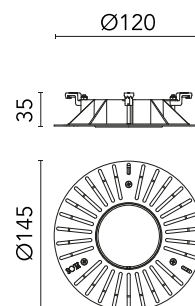

FLOS

08.0166.00

Installation Frame No Trim

Are you a professional and your project needs consulting and support?

[BOOK AN APPOINTMENT](#)

Main specifications

Mounting	Recessed
Ilcos	No

Physical

Trim	No
Recessed depth (mm)	130

Download

[Mounting instructions](#)

Electrical

Emergency type	No
----------------	----