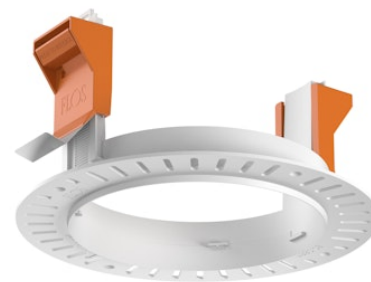

FLOS

08.0132.00

Installation frame No Trim

Installation frame No Trim for Kap \varnothing 105.

\varnothing 120

Are you a professional and your project needs consulting and support?

[BOOK AN APPOINTMENT](#)

Download

[Mounting instructions](#)

Main specifications

Mounting	Ceiling recessed
Environments	Indoor dry location

Physical

Trim	No
Net weight (kg)	0.06

Photometric

Extreme cut off	No
-----------------	----