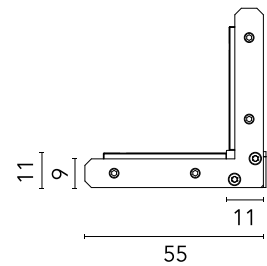

## Inner corner. Electrical/mechanical connection

NEW

Designed by FLOS Architectural, 2020

Track

Non-feedable. Luminaires cannot be located on corners.

Are you a professional and your project needs consulting and support?

### Physical

Colour	Black
Net weight (kg)	0.04
IP internal	20