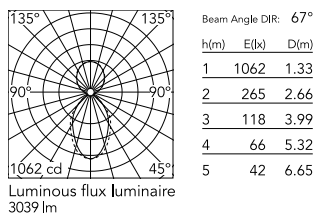

Physical

Colour	White
Trim	No
Orientation	Fixed
Net weight (kg)	4.10
IP internal	20
IP external	20

Download

[Mounting instructions](#)  PDF

Photometric Files

[LDT / IES](#)  ZIP

Technical Drawings

[2D](#)  ZIP

[3D](#)  ZIP

Schematic light drawing

Photometric

Lighting type	Indirect, Direct
Light distribution	Asymmetric
CCT (K)	4000
CRI>	80
Beam angle C0-180 (°)	67
Beam angle C90-270 (°)	76
UGR _L	<19

Electrical

Insulation class	I
Frequency (Hz)	50/60
Power supply	Integrated
Dimmable	No
Power supply type	Non Dimmable
Emergency	No