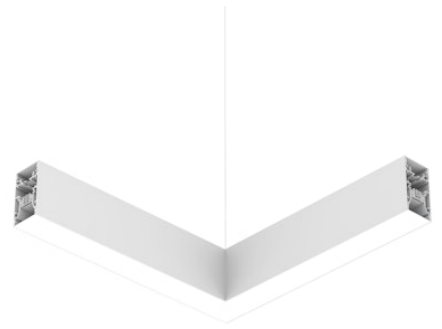

FLOS

N70UFC4U30B White

In-Finity 70 Suspension Up & Down Flat Corner 4000K Micro-Prismatic Diffuser

Designed by FLOS Architectural, 2017

LED modular system for suspended installation, including LED luminaires, aluminum installation profile, and diffusers. Drivers included in lighting modules for 220-240V connection to mains or to other lighting modules. Suspension kit included.

Physical

Colour	White
Trim	No
Orientation	Fixed
Net weight (kg)	4.10
IP internal	20
IP external	20

Download

[Mounting instructions](#)  PDF

Photometric Files

[LDT / IES](#)  ZIP

Technical Drawings

[2D](#)  ZIP

Notes

Micro-Prismatic Diffuser: Highly efficient multilayer diffuser that, thanks to its unique micro-prismatic texture, provides a glare free UGR<19 light beam. / Emergency: Emergency Module available in all versions, length 1405 mm. In normal use, it uses the same power consumption as the standard In-Finity. In emergency use, it emits 10% of normal use during 3 hours. Endcaps: must be ordered separately. Consult Flos Architectural team for a configuration without end caps.