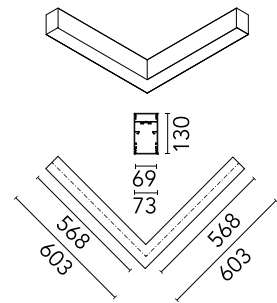

Main specifications

Mounting	Suspension
Environments	Indoor dry location
Light source type	LED
Light sources included	Yes
LED type	Top LED
Lamp category	LED
Number of lamps	1
Power (W)	41
Lumen Output (lm)	3039

Physical

Colour	White
Trim	No
Orientation	Fixed
Net weight (kg)	4.10
IP internal	20
IP external	20

Download

[Mounting instructions](#) PDF

Photometric Files

[LDT / IES](#) ZIP

Technical Drawings

[2D](#) ZIP

[3D](#) ZIP