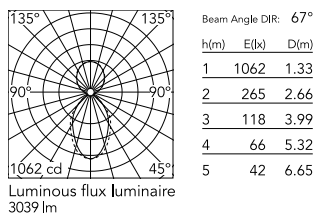

Physical

Colour	Anodized Grey
Trim	No
Orientation	Fixed
Net weight (kg)	4.10
IP internal	20
IP external	20

Download

[Mounting instructions](#)  PDF

Photometric Files

[LDT / IES](#)  ZIP

Technical Drawings

[2D](#)  ZIP

[3D](#)  ZIP

Schematic light drawing

Photometric

Lighting type	Indirect, Direct
Light distribution	Asymmetric
CCT (K)	4000
CRI>	80
Beam angle C0-180 (°)	67
Beam angle C90-270 (°)	76
UGR _L	<19

Electrical

Insulation class	I
Frequency (Hz)	50/60
Power supply	Integrated
Dimmable	No
Power supply type	Non Dimmable
Emergency	No