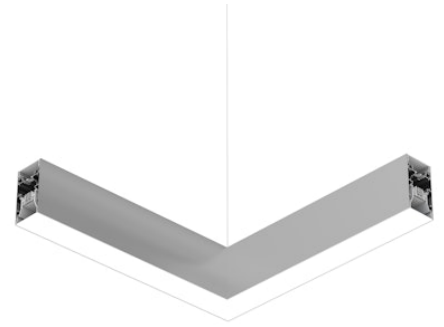

FLOS

N70UFC4U02B Anodized Grey

In-Finity 70 Suspension Up & Down Flat Corner 4000K Micro-Prismatic Diffuser

Designed by FLOS Architectural, 2017

LED modular system for suspended installation, including LED luminaires, aluminum installation profile, and diffusers. Drivers included in lighting modules for 220-240V connection to mains or to other lighting modules. Suspension kit included.

Are you a professional and your project needs consulting and support?

[BOOK AN APPOINTMENT](#)

Main specifications

Mounting	Suspension
Environments	Indoor dry location
Light source type	LED
Light sources included	Yes
LED type	Top LED
Lamp category	LED
Number of lamps	1
Power (W)	41
Lumen Output (lm)	3039

Physical

Colour	Anodized Grey
Trim	No
Orientation	Fixed
Net weight (kg)	4.10
IP internal	20
IP external	20

Download

[Mounting instructions](#)  PDF

Photometric Files

[LDT / IES](#)  ZIP

Technical Drawings

[2D](#)  ZIP

Notes

Micro-Prismatic Diffuser: Highly efficient multilayer diffuser that, thanks to its unique micro-prismatic texture, provides a glare free UGR<19 light beam. / Emergency: Emergency Module available in all versions, length 1405 mm. In normal use, it uses the same power consumption as the standard In-Finity. In emergency use, it emits 10% of normal use during 3 hours. Endcaps: must be ordered separately. Consult Flos Architectural team for a configuration without end caps.