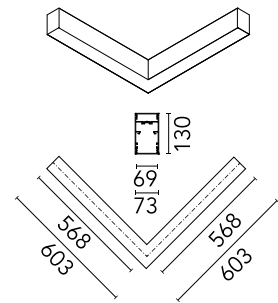

Main specifications

Mounting	Suspension
Environments	Indoor dry location
Light source type	LED
Light sources included	Yes
LED type	Top LED
Lamp category	LED
Number of lamps	1
Power (W)	41
Lumen Output (lm)	3039

Physical

Colour	Anodized Grey
Trim	No
Orientation	Fixed
Net weight (kg)	4.10
IP internal	20
IP external	20

Download

[Mounting instructions](#) PDF

Photometric Files

[LDT / IES](#) ZIP

Technical Drawings

[2D](#) ZIP

[3D](#) ZIP